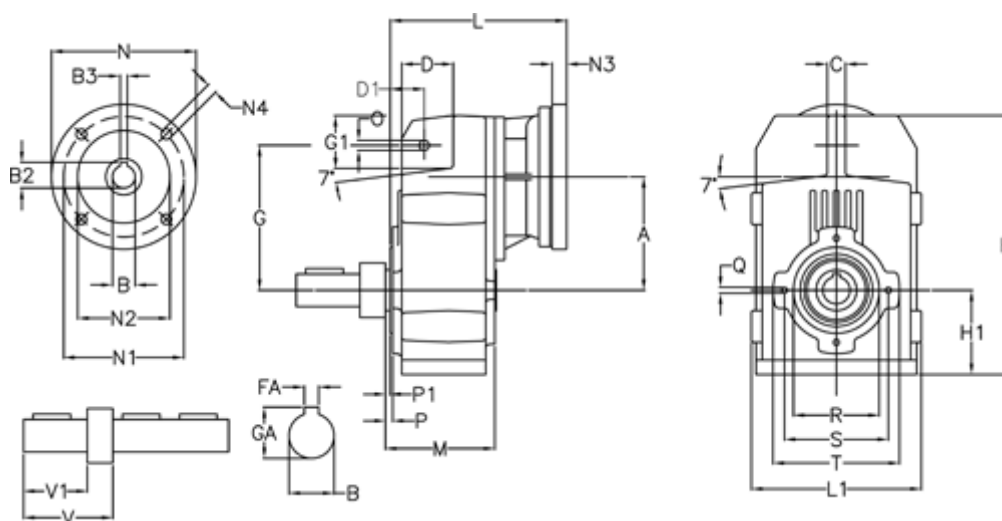

Article number: 29560408491235  
 Description: Shaft mounted gear  
 A413R-84,9-P90B5

## Measures

|            |            |             |            |
|------------|------------|-------------|------------|
| A = 175.75 | FA = 12    | M = 144.0   | Q = M12x19 |
| B = 40     | G = 218    | N = 200     | R = 130    |
| B1 = 24    | G1 = 97.5  | N1 = 165    | S = 165    |
| B2 = 27.3  | GA = 43.0  | N2 = 130    | T = 200    |
| B3 = 8     | H = 389.0  | N4 = M10x20 | V = 112.5  |
| C = 16     | H1 = 116.0 | O = 14      | V1 = 80    |
| D = 79.0   | L = 265.5  | P = 7.5     |            |
| D1 = 56.5  | L1 = 242   | P1 = 3.5    |            |